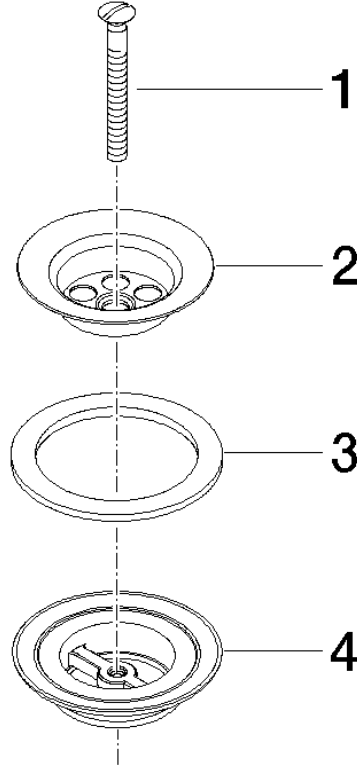

10 100 970

Fits: IMO, LULU, MADISON, MEM, TARA,
CL.1, LISSÉ, VAIA, META, CYO

	Durabross (23kt Gold)	10 100 970-09
	Chrome	10 100 970-00
	Brushed Platinum	10 100 970-06
	Platinum	10 100 970-08
	Dark Chrome	10 100 970-19
	Light Gold	10 100 970-26
	Brushed Light Gold	10 100 970-27
	Brushed Durabross (23kt Gold)	10 100 970-28
	Brushed Bronze	10 100 970-42
	Brushed Champagne (22kt Gold)	10 100 970-46
	Champagne (22kt Gold)	10 100 970-47
	Brushed Chrome	10 100 970-93
	Brushed Dark Platinum	10 100 970-99

Grated waste 1 1/4" - Durabross (23kt Gold)

IMO

10 100 970

10 100 970

10 100 970

Parts for other finishes can be found here: [Chrome](#)

Spare parts list

No.	Item Number	Name	Quantity used	Delivery time
3	09 14 03 005 90	seal	1	60
4	09 11 01 007-07	pop-up waste	1	60